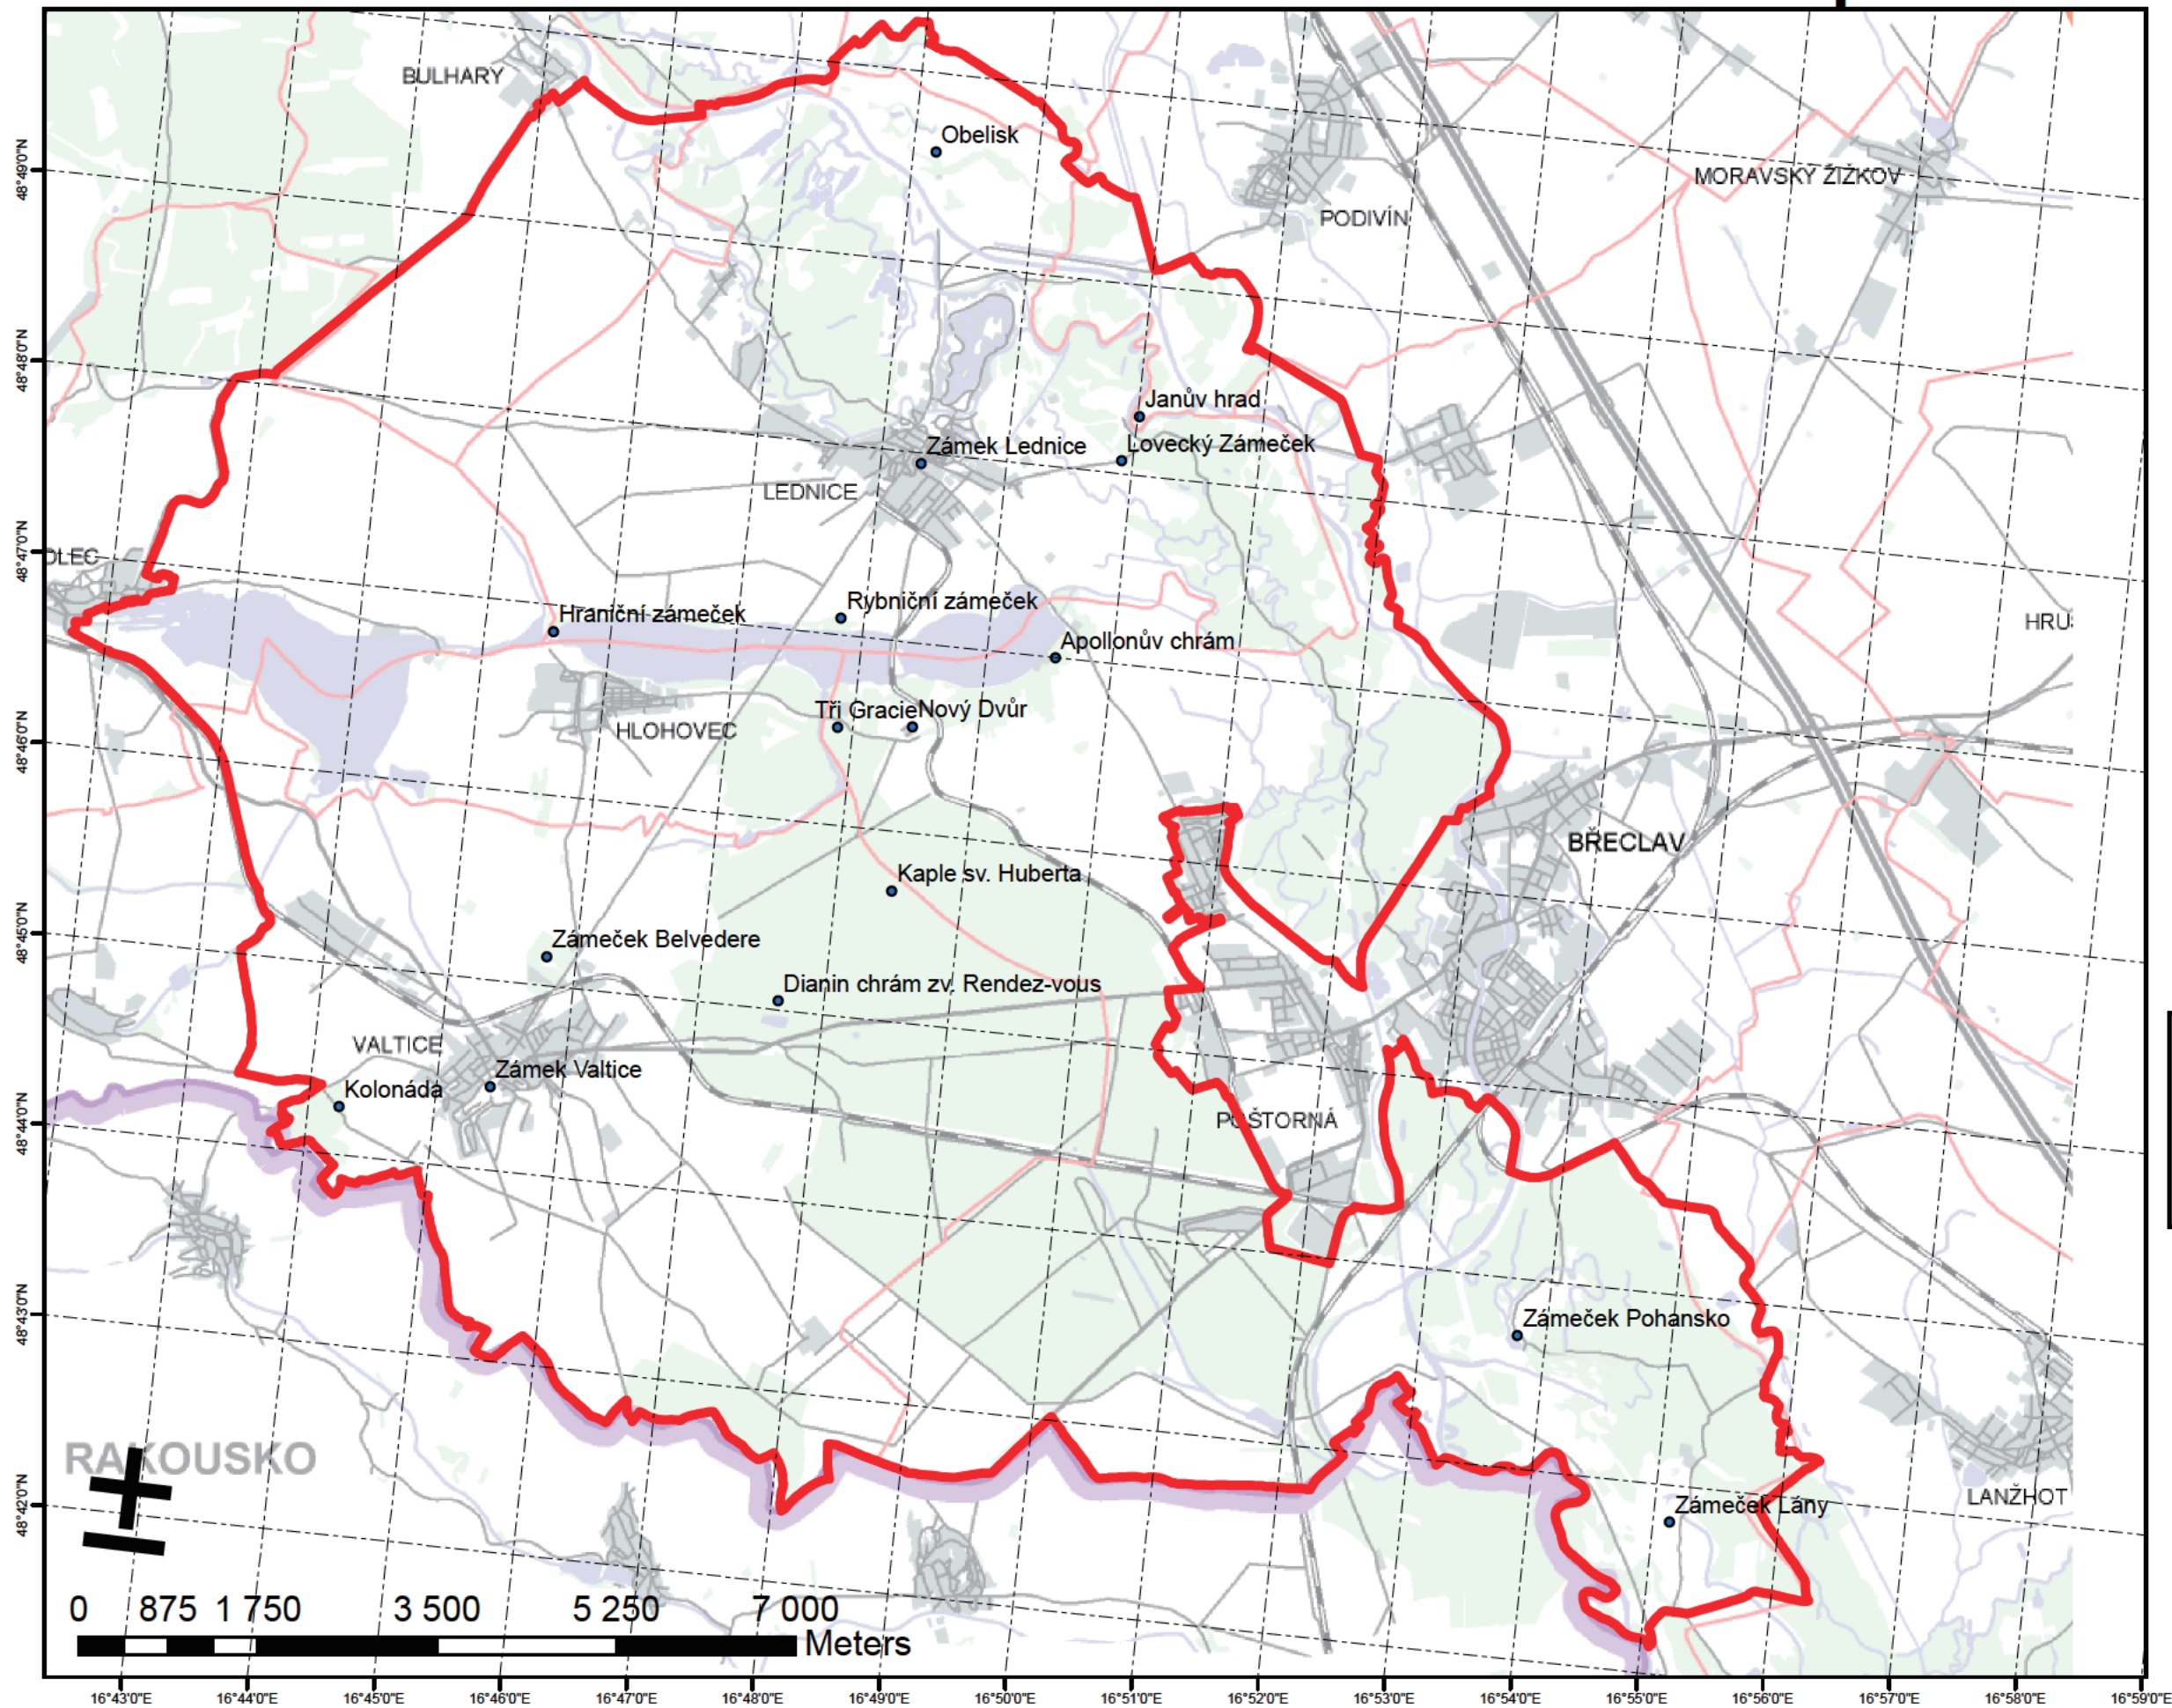

Lednice-Valtice Cultural Landscape

Legend

- cultural monuments
- boundaries of WH site

1:65 000

Projection: S-JTSK
graticule WGS 84
(C) NIPROCOMOS
June 2005

0 875 1 750 3 500 5 250 7 000 Meters